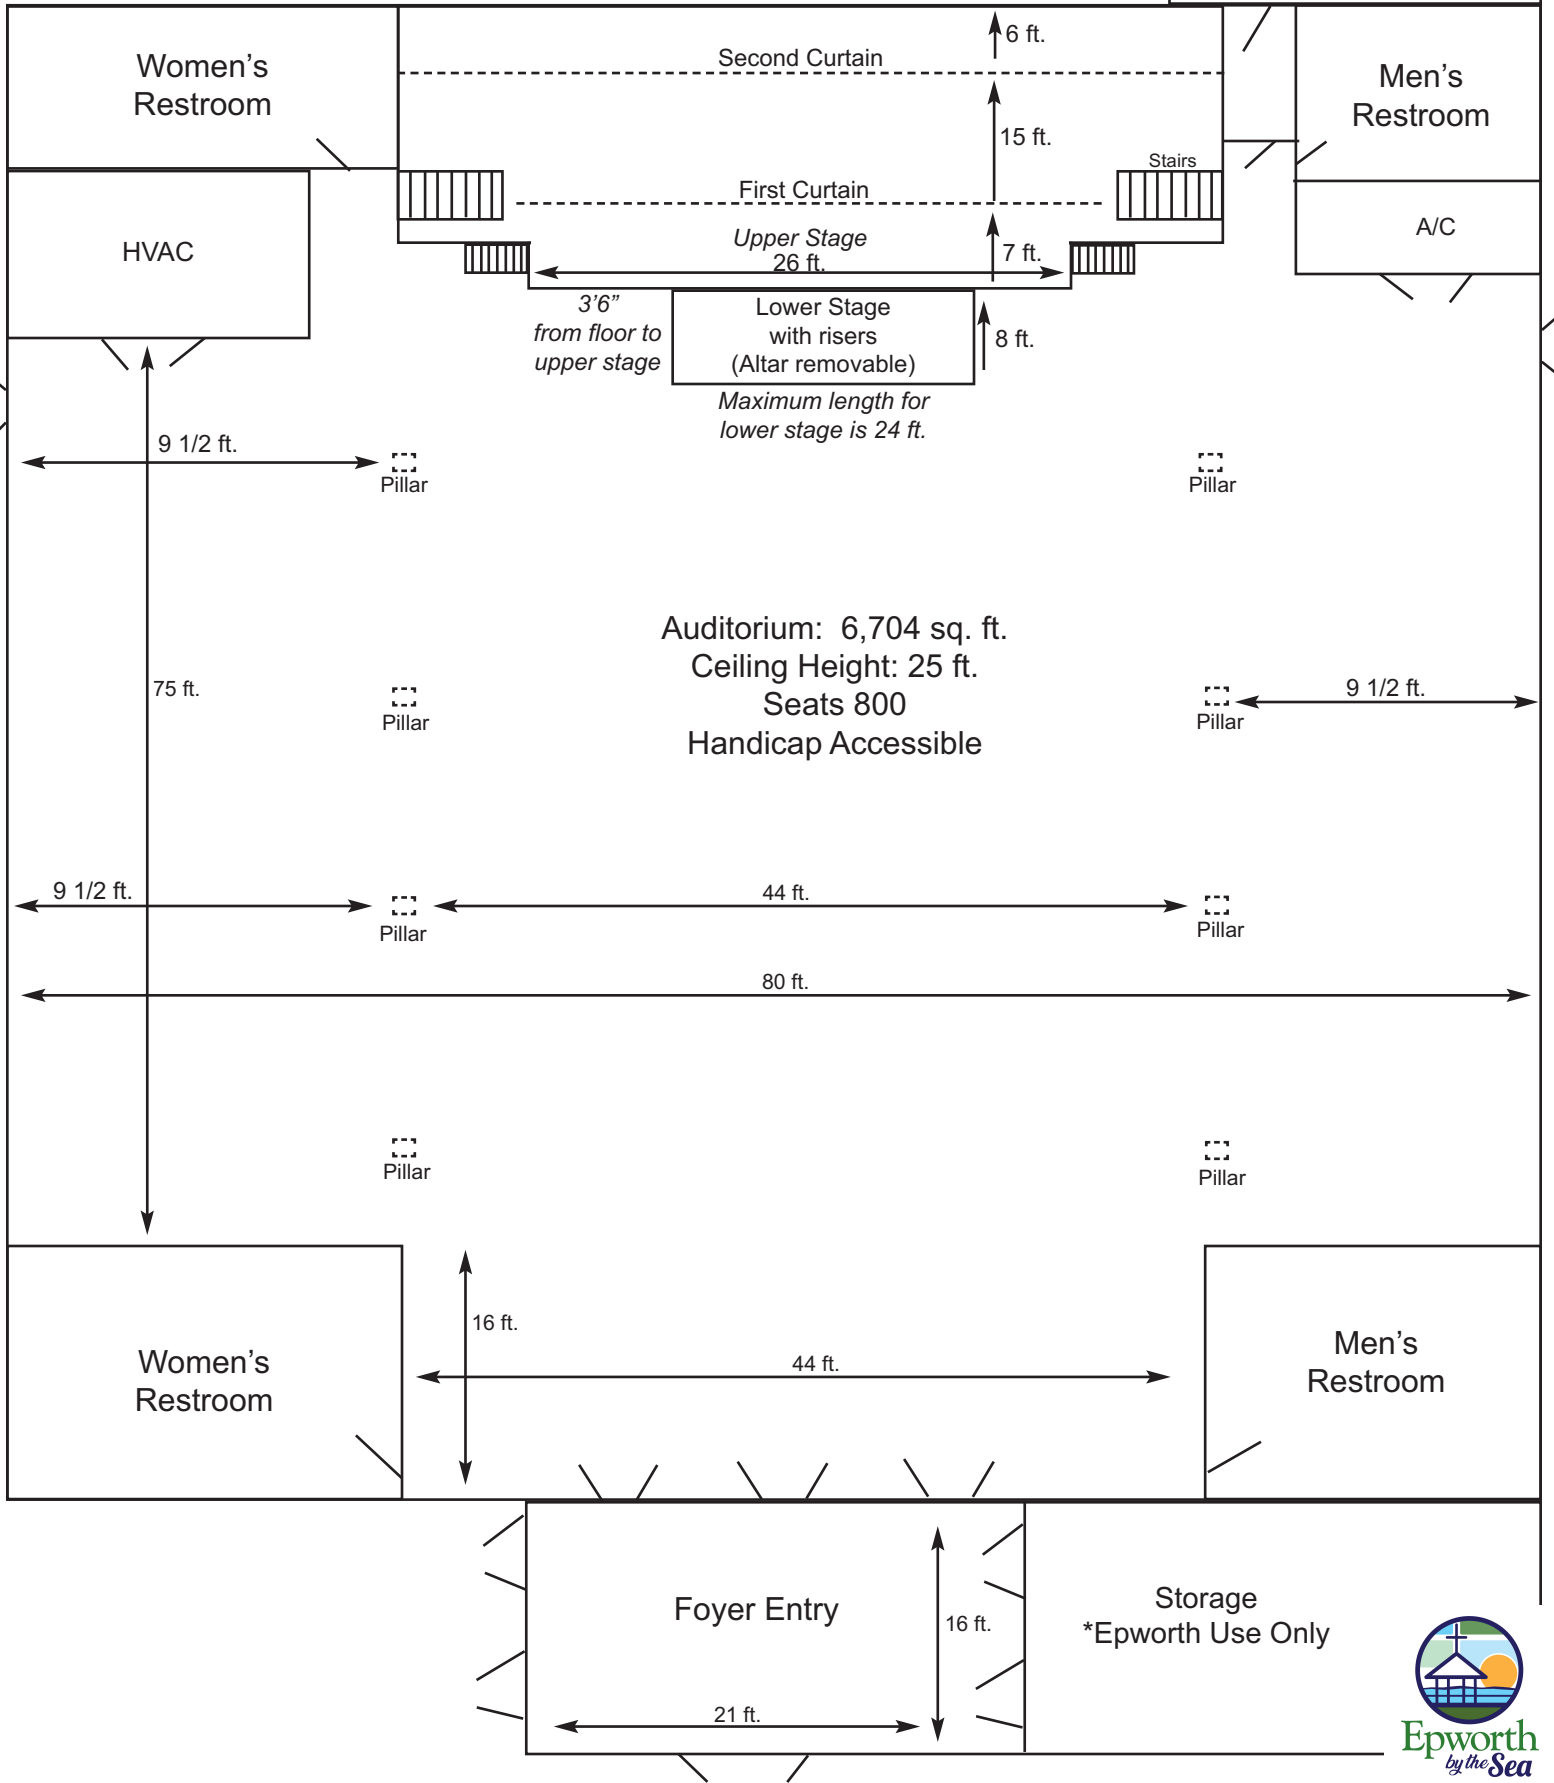

Strickland Auditorium

Electric: 20 - 110 Outlet Auditorium
 15 - 110 Outlet Stage
 20 AMP Breakers (Cutler Hammer)

Stage Ceiling Height:
 11'6" from stage floor to ceiling.
 Peak ceiling height behind curtain is 25'

Storage
 *Epworth Use Only

Auditorium: 6,704 sq. ft.
 Ceiling Height: 25 ft.
 Seats 800
 Handicap Accessible